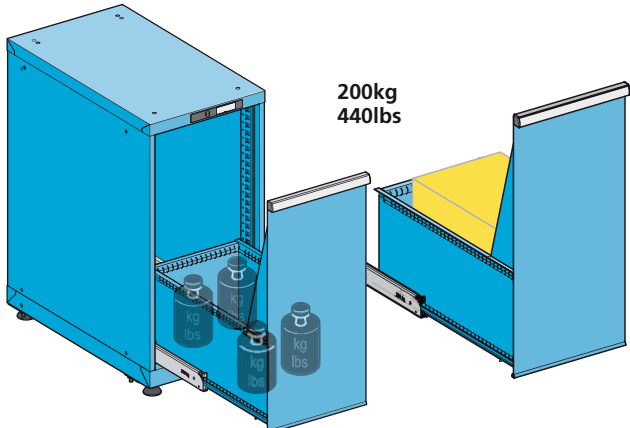

The following mounting and operating instructions must be observed for safety. All employees should be informed about them and observe them!

max. 30 kg

Ø4,8x13

M10  
Ø10.5/Ø30x2.5

18 x 36 E

27 x 36 E

54 x 36 E