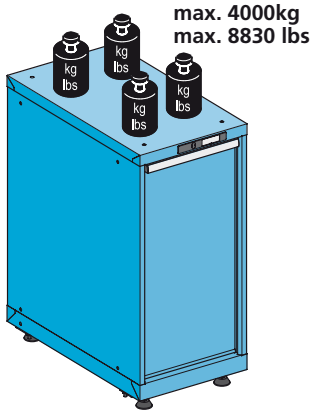

The following mounting and operating instructions must be observed for safety. All employees should be informed about them and observe them!

max. 30 kg

Ø4,8x13

M10  
Ø10.5/Ø30x2.5

18 x 36 E

27 x 36 E

54 x 36 E